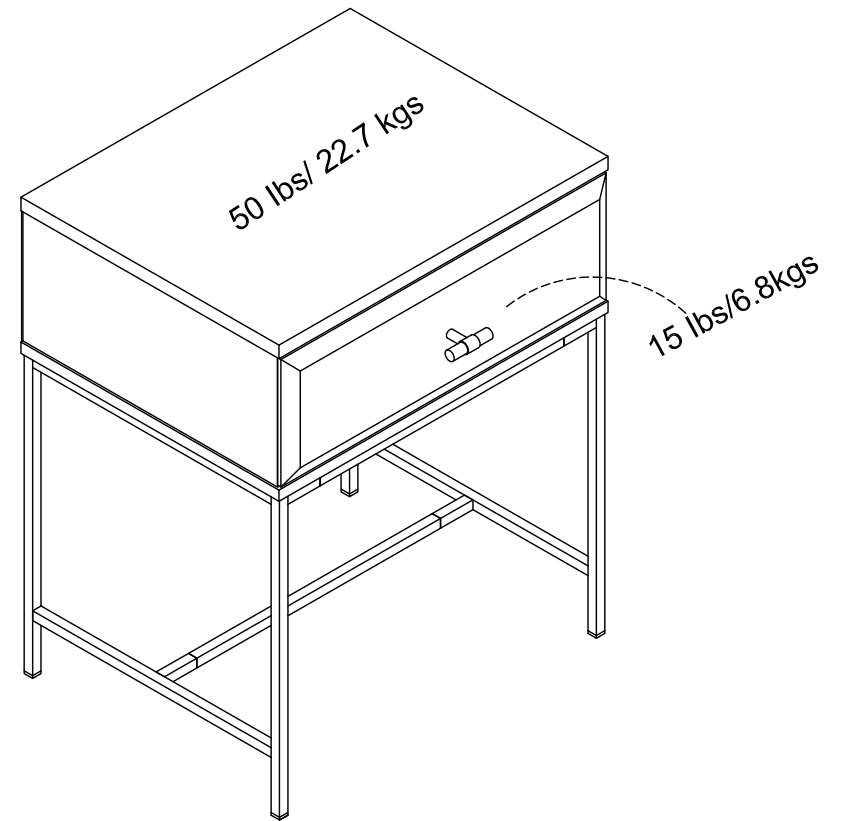

7162013(350-412)COM -NIGHTSTAND

Wood Breakdown:
MDF 60%, PB 0%.
Total storage: 0.6 cubic feet

Overall Product Size:
20" W × 16.2" D × 25.1" H
50.8cm W × 41.1cm D × 63.8cm H

Maximum Weight Capacities
Unit Weight: 25.52lbs. (11.6kg)