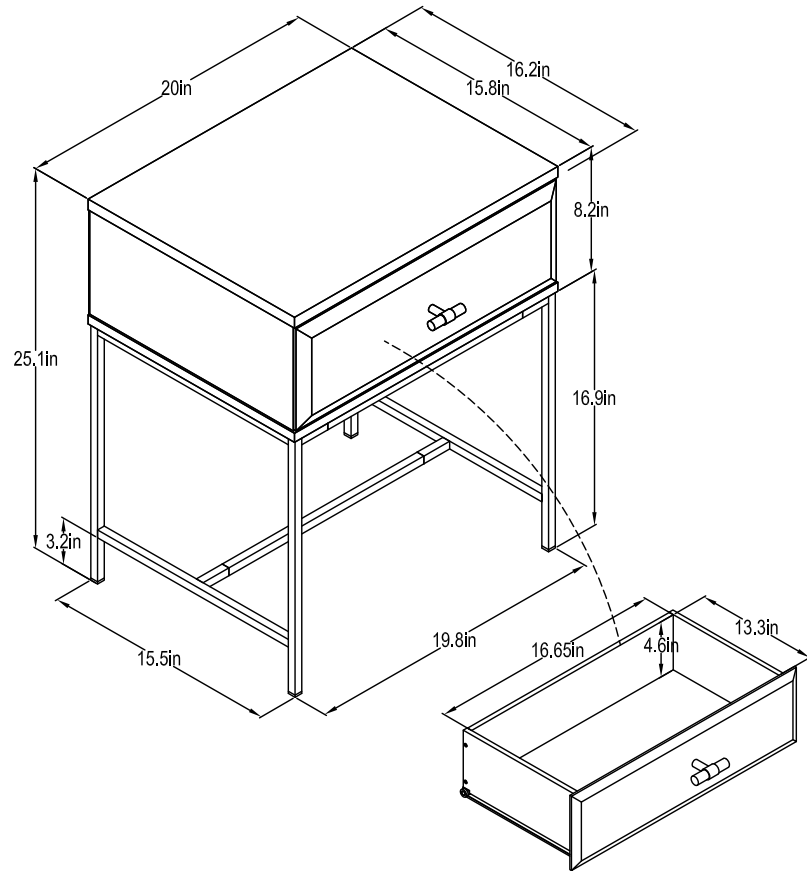

7162013(350-412)COM -NIGHTSTAND

Wood Breakdown:
MDF 60%, PB 0%.
Total storage: 0.6 cubic feet

Overall Product Size:
20" W × 16.2" D × 25.1" H
50.8cm W × 41.1cm D × 63.8cm H

Maximum Weight Capacities
Unit Weight: 25.52lbs. (11.6kg)